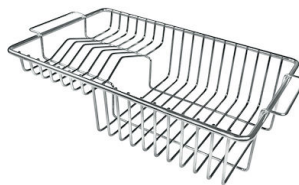

## OPTIONAL ACCESSORIES

**Black grid**  
8100 617

**Black grid**  
8100 651

**Iroko-wood sliding chopping board  
with stainless steel colander**  
8644 044

**Stainless steel perforated tray**  
8151 000

\* only in combination with the accessory  
8644 101

**HPDE Twin chopping board**  
8644 101

**HDPE Chopping board**  
8657 001

**White bowl**  
8153 100

**Graters kit with ring-holder and  
food collection tray**

8159 101

\* only in combination with the accessory  
8644 101

**Glass chopping board**  
8631 300

**Stainless steel plate rack**  
8100 303

\* only in combination with the accessory  
8644 101

**Stainless steel plate rack**  
8100 201

**Stainless steel plate rack only  
usable in combination with the  
accessories 8644 003**