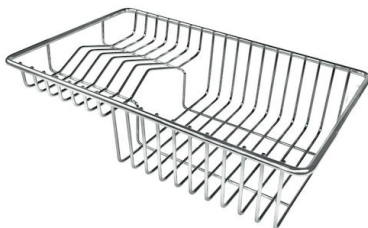

## OPTIONAL ACCESSORIES

**Black grid**  
8100 617

**Black grid**  
8100 651

**Iroko-wood sliding chopping board  
with stainless steel colander**  
8644 044

**Stainless steel perforated tray**  
8151 000

\* only in combination with the accessory  
8644 101

**HPDE Twin chopping board**  
8644 101

**HDPE Chopping board**  
8657 001

**White bowl**  
8153 100

**Graters kit with ring-holder and  
food collection tray**

8159 101

\* only in combination with the accessory  
8644 101

**Glass chopping board**  
8631 300

**Stainless steel plate rack**  
8100 303

\* only in combination with the accessory  
8644 101

**Stainless steel plate rack**  
8100 201

**Stainless steel plate rack only  
usable in combination with the  
accessories 8644 003**